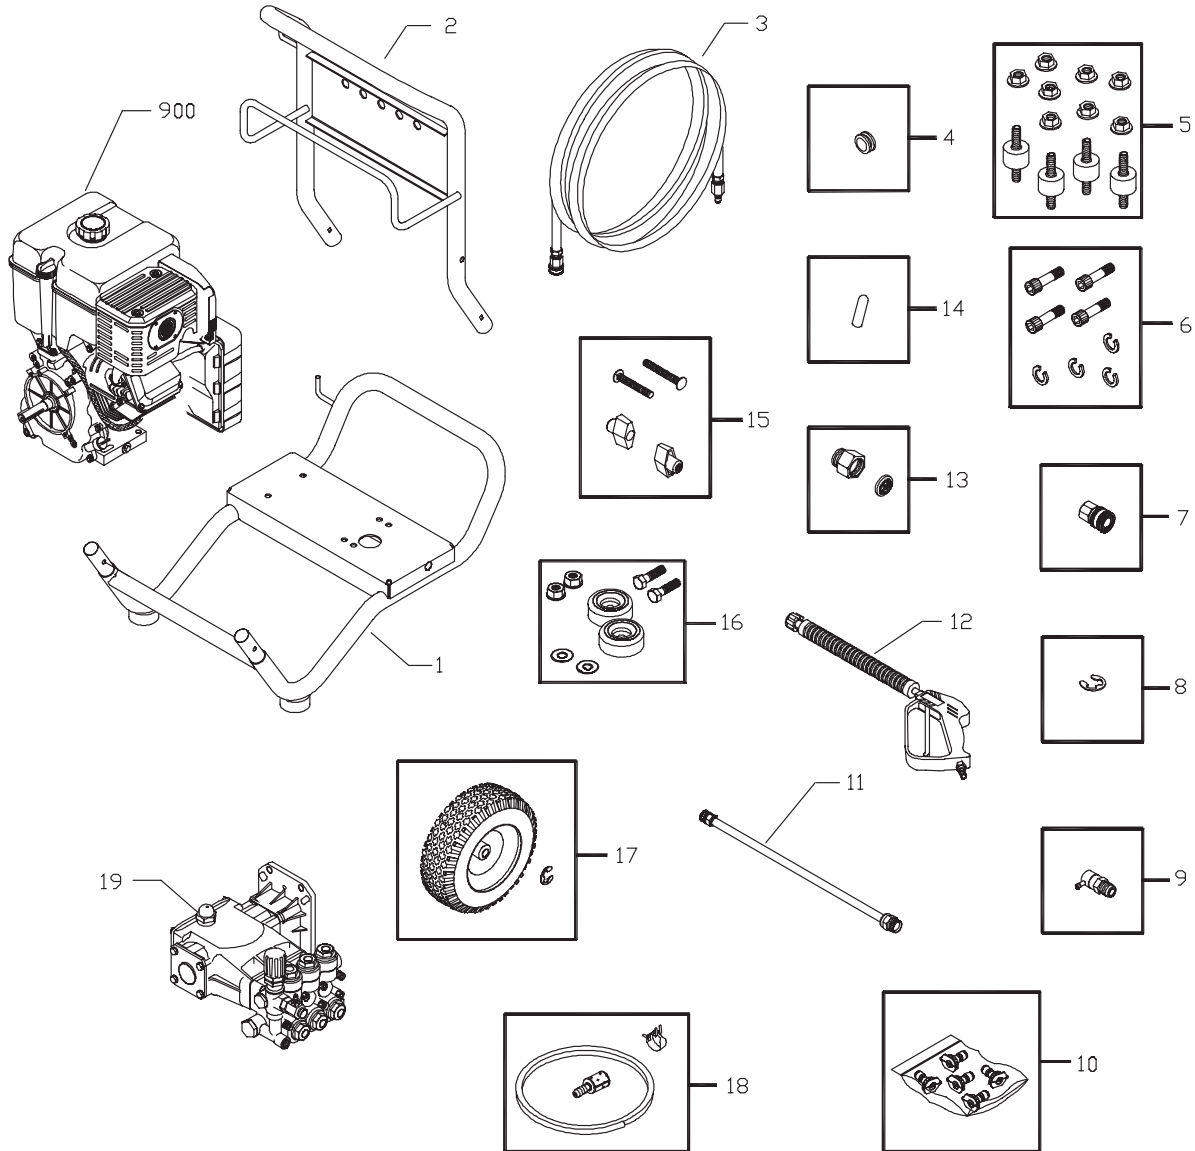

Exploded View

Copyright © 2006 Briggs & Stratton Power Products Group, LLC. All rights reserved. No part of this material may be reproduced or transmitted in any form by any means without the express written permission of Briggs & Stratton Power Products Group, LLC.

Parts List

Item	Part #	Description
1	B194424GS	BASE
2	B196133GS	HANDLE
3	B4805GS	HOSE, 50'
4	30809GS	GROMMET
5	195294GS	KIT, Engine Mounting Hardware
6	192132GS	KIT, Pump Mounting Hardware
7	95458GS	QUICK CONNECT
8	191265GS	E-RING
9	194513GS	VALVE, Thermal Relief
10	196233GS	KIT, Nozzle
	195851ZZGS	Nozzle, QC Black
	195983AGS	Nozzle, QC, Red
	195983BGS	Nozzle, QC, Yellow
	195983CGS	Nozzle, QC, Green
	195983DGS	Nozzle, QC, White
11	196315GS	ASSY, Extension, QC
12	B1436BGS	GUN
13	192135GS	KIT, Garden Hose Inlet
14	B2516GS	VINYL CAP
15	B2203GS	KIT, Handle Fastening
16	192310GS	KIT, Vibration Mount
17	194411GS	KIT, Wheel
18	192796GS	KIT, Chemical Hose/Filter
19	¥	ASSY, Pump
900	§	ENGINE

Items Not Illustrated:

Part #	Description
199989GS	KIT, DECALS
199145GS	MANUAL, Operator's
199850GS	SPACER, Wheel (required for airbox side of unit)
MS6669	MANUAL, Engine
191267TGS	AXLE
BB3061BGS	OIL BOTTLE
87815GS	GOGGLES

Optional Accessories:

Part #	Description
100031	STABILIZER, Fuel
100516GS	KIT, O-Ring
6039	PUMP SAVER
B2384GS	FILTER, Inlet
186452GS	FILTER, Inlet, (Bag of 10)

§ - Contact Engine Manufacturer

¥ - Contact Pump Manufacturer